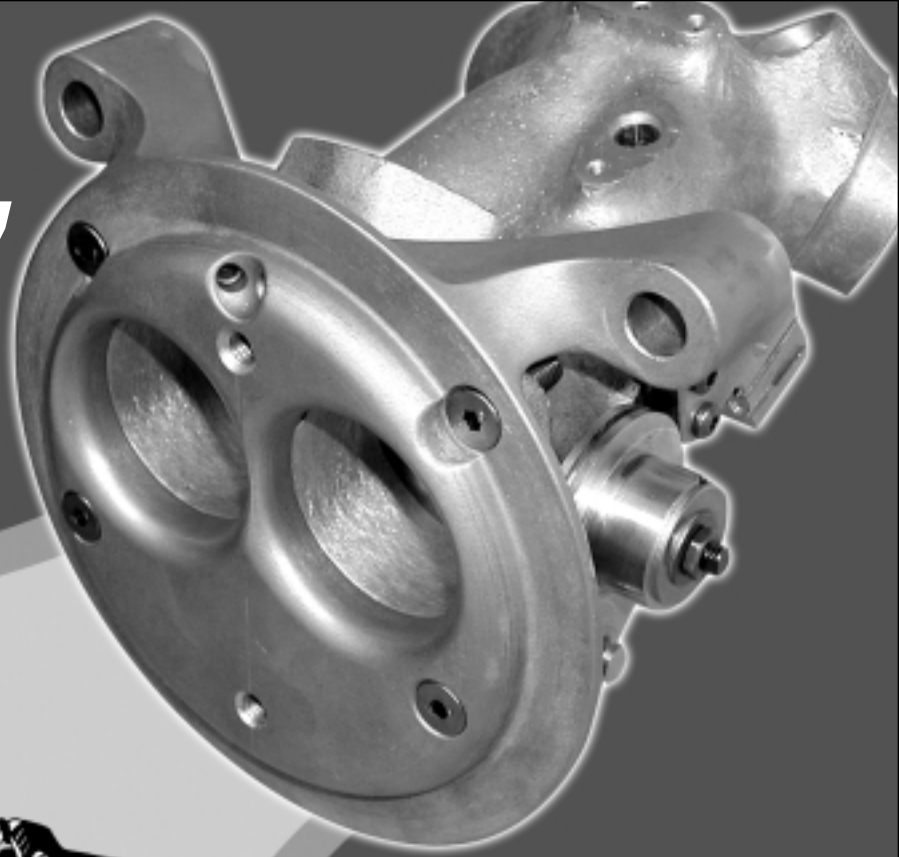

BC
GEROLAMY
COMPANY

Leader in EFI Performance